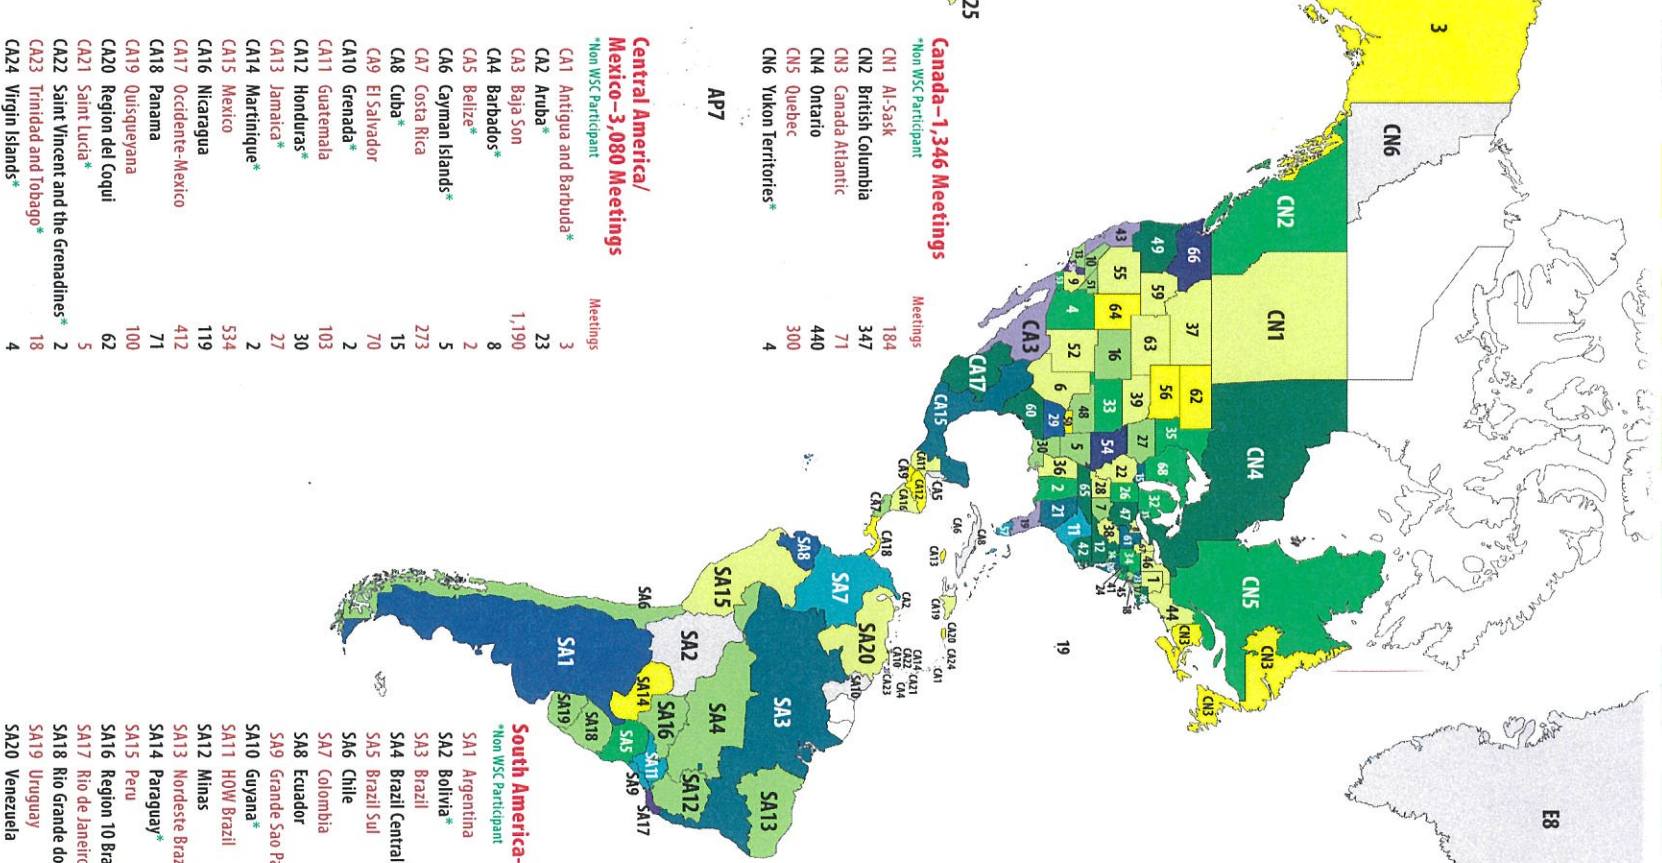

USA-23,486

Non WSC Participant	Meetings
1 ABCD	160
2 Alabama/NW Florida	331
3 Alaska	93
4 Arizona	365
5 Arkansas	282
6 Best Little	129
7 Bluegrass Appalachian	275
8 Buckeye	160
9 California Inland	158
10 California Mid-State	286
11 Carolina	679
12 Central Atlantic	472
13 Central California	250
14 Chesapeake & Potomac	356
15 Chicagoand	502
16 Colorado	292
17 Connecticut	238
18 Eastern New York	196
19 Florida	1,053
20 Free State	570
21 Georgia	569
22 Greater Illinois	183
23 Greater New York	552
24 Greater Philadelphia	451
25 Hawaii	139
26 Indiana	370
27 Iowa	280
28 Kentuckiana	147
29 Lone Star	724
30 Louisiana	279
31 Metro Detroit	312
32 Michigan	344
33 Mid-America	313
34 Mid-Atlantic	313
35 Minnesota	315
36 Mississippi	118
37 Montana	121
38 Mountaineer	140
39 Nebraska	154
40 New England	415
41 New Jersey	377
42 North Carolina	427
43 Northern California	1,174
44 Northern New England	146
45 Northern New Jersey	146
46 Northern New York	149
47 Ohio	244
48 OK Region	293
49 Pacific Cascade	463
50 Red River*	42
51 Region 51	293
52 Rio Grande	199
53 San Diego/Imperial	361
54 Show-Me	809
55 Sierra Sage	108
56 South Dakota	57
57 South Florida	650
58 Southern California	974
59 Southern Idaho	103
60 Tegas Bluebonnet	466
61 Tri-State	545
62 Upper Midwest	76
63 Upper Rocky Mountain	114
64 Utah	87
65 Volunteer	432
66 Washington/North Idaho	880
67 Western New York	143
68 Wisconsin	326

Canada-1,346 Meetings

Non WSC Participant	Meetings
CN1 At-Sask	184
CN2 British Columbia	347
CN3 Canada Atlantic	313
CN4 Ontario	71
CN5 Quebec	440
CN6 Yukon Territories*	4
AP7	

Mexico-3,080 Meetings

Non WSC Participant	Meetings
CA1 Antigua and Barbuda*	3
CA2 Aruba*	23
CA3 Baja Son	1,190
CA4 Barbados*	8
CA5 Belize*	2
CA6 Cayman Islands*	5
CA7 Costa Rica	273
CA8 Cuba*	15
CA9 El Salvador	70
CA10 Grenada*	2
CA11 Guatemala	103
CA12 Honduras*	30
CA13 Jamaica*	27
CA14 Martinique*	2
CA15 Mexico	534
CA16 Nicaragua	119
CA17 Occidente-Mexico	412
CA18 Panama	71
CA19 Quisqueyana	100
CA20 Region del Coqui	62
CA21 Saint Lucia	5
CA22 Saint Vincent and the Grenadines*	2
CA23 Trinidad and Tobago*	18
CA24 Virgin Islands*	4

South America-7,353 Meetings

Non WSC Participant	Meetings
SA1 Argentina	790
SA2 Bolivia*	12
SA3 Brazil	511
SA4 Brazil Central*	299
SA5 Brazil Sul	378
SA6 Chile	215
SA7 Colombia	623
SA8 Ecuador	700
SA9 Grande Sao Paulo	620
SA10 Guyana*	3
SA11 HOW Brazil	622
SA12 Minas	284
SA13 Nordeste Brazil*	248
SA14 Paraguay*	35
SA15 Peru	183
SA16 Region 10 Brazil*	283
SA17 Rio de Janeiro	964
SA18 Rio Grande do Sul*	220
SA19 Uruguay	238
SA20 Venezuela	125

Western Europe-4,562 Meetings

Non WSC Participant	Meetings
E1 Belgium*	26
E2 Cyprus*	6
E3 Denmark	149
E4 Finland	216
E5 France	220
E6 German Speaking	416
E7 Greece	125
E8 Greenland*	1
E9 Ireland*	8
E10 Irish	330
E11 Italy	200
E12 Luxembourg*	2
E13 Malta*	11
E14 Netherlands	350
E15 Norway	104
E16 Portugal	183
E17 Spain	353
E18 Sweden	420
E19 Switzerland*	100
E20 UK Region	1,342